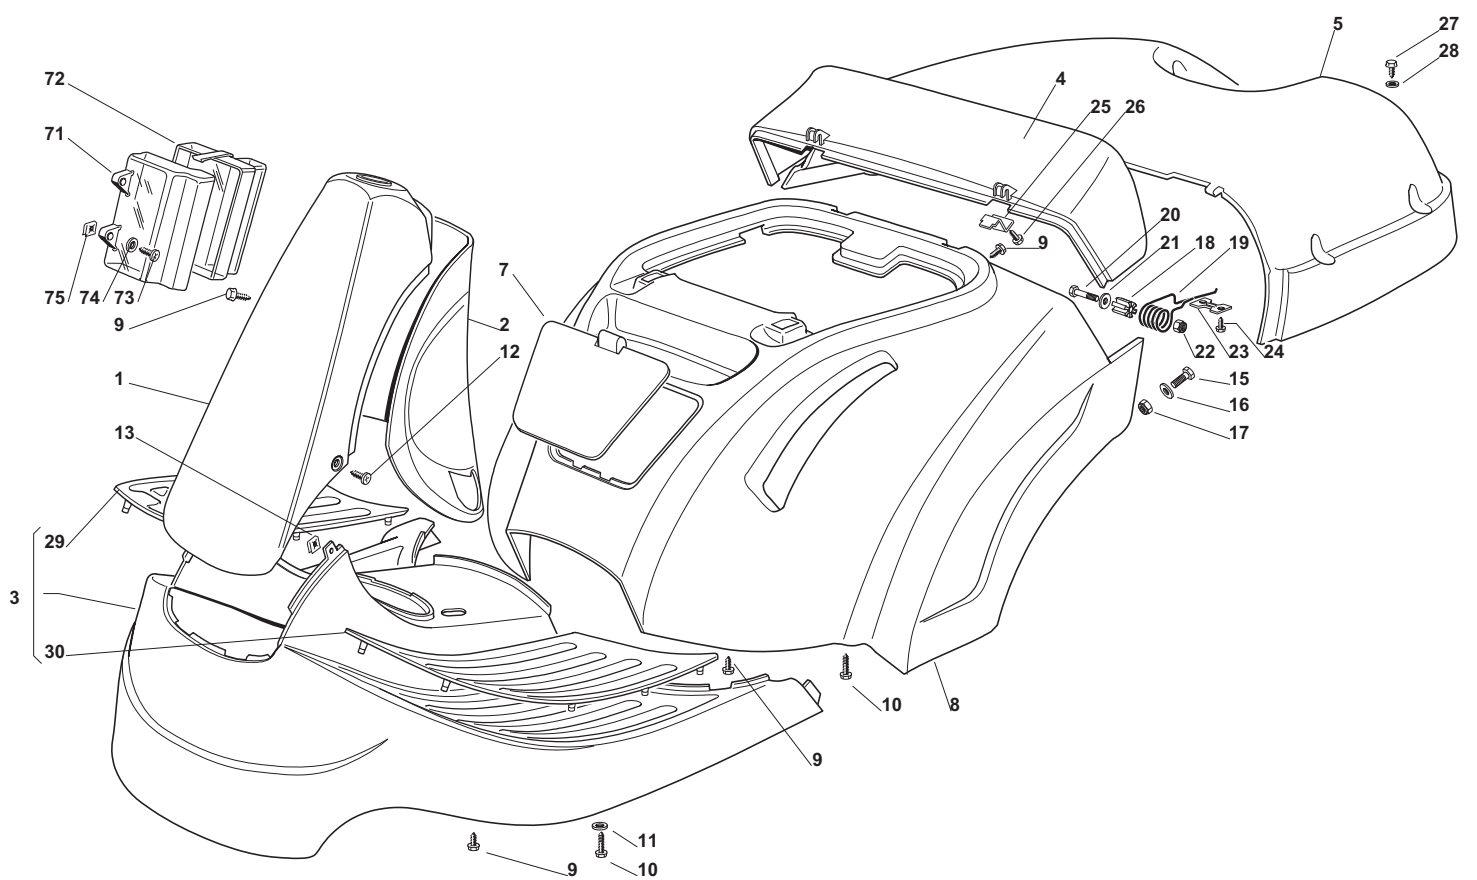

GARDEN COMBI

GARDEN COMBI

Pos. Fig.	Antal Quantity	Art No Part No	Benämning	Description	Anmärkning Notes
1	1	84598086/0	Frontkåpa	Front Cover Grey	
2	1	27600117/0	Skydd	Rear Cover Yellow	
3	1	84110131/0	Fotsteg täcka	Footboard Cover Yellow	
4	1	27110360/0	Kåpa	Grass-Catcher Cover, Fixed Yellow	
5	1	27110361/0	Kåpa	Grass-Catcher Cover, Mobile Yellow	
7	1	27109516/0	Front Cover Yellow	Front Cover Yellow	
8	1	84110132/1	Wheels Cover Yellow	Wheels Cover Yellow	
9	10	12735402/0	Skruv	Screw	
10	8	12735410/0	Skruv	Screw	
11	4	12523040/0	Bricka	Washer	
12	2	12727790/0	Skruv	Screw	
13	2	12437503/0	Trombocyt	Plate	
15	2	112791200/1	Skruv	Screw	
16	2	12523040/0	Bricka	Washer	
17	2	12154510/0	Mutter	Nut	
18	2	27047003/0	Bussning	Bush	
19	2	27430551/1	Fjäder	Spring	
20	2	12691200/0	Skruv	Right Screw	
21	2	12523070/0	Bricka	Washer	
22	2	12155000/0	Mutter	Nut	
23	2	27546001/0	Trombocyt	Plate	
24	4	12735402/0	Skruv	Screw	
25	2	27546003/0	Trombocyt	Plate	
26	2	12735402/0	Skruv	Screw	
27	4	12729601/1	Skruv	Screw	
28	4	12521331/0	Bricka	Washer	
29	1	27110304/0	Fotsteg-hö täcka	Right Footboard Cover	
30	1	27110305/0	Fotsteg-Vä täcka	Left Footboard Cover	
71	1	25600020/0	Lock	Upper Guard	
72	1	25600021/1	Skydd	Lower Guard	
73	2	12728460/0	Skruv	Screw	
74	2	12521320/0	Bricka	Washer	
75	2	12437502/0	Trombocyt	Plate