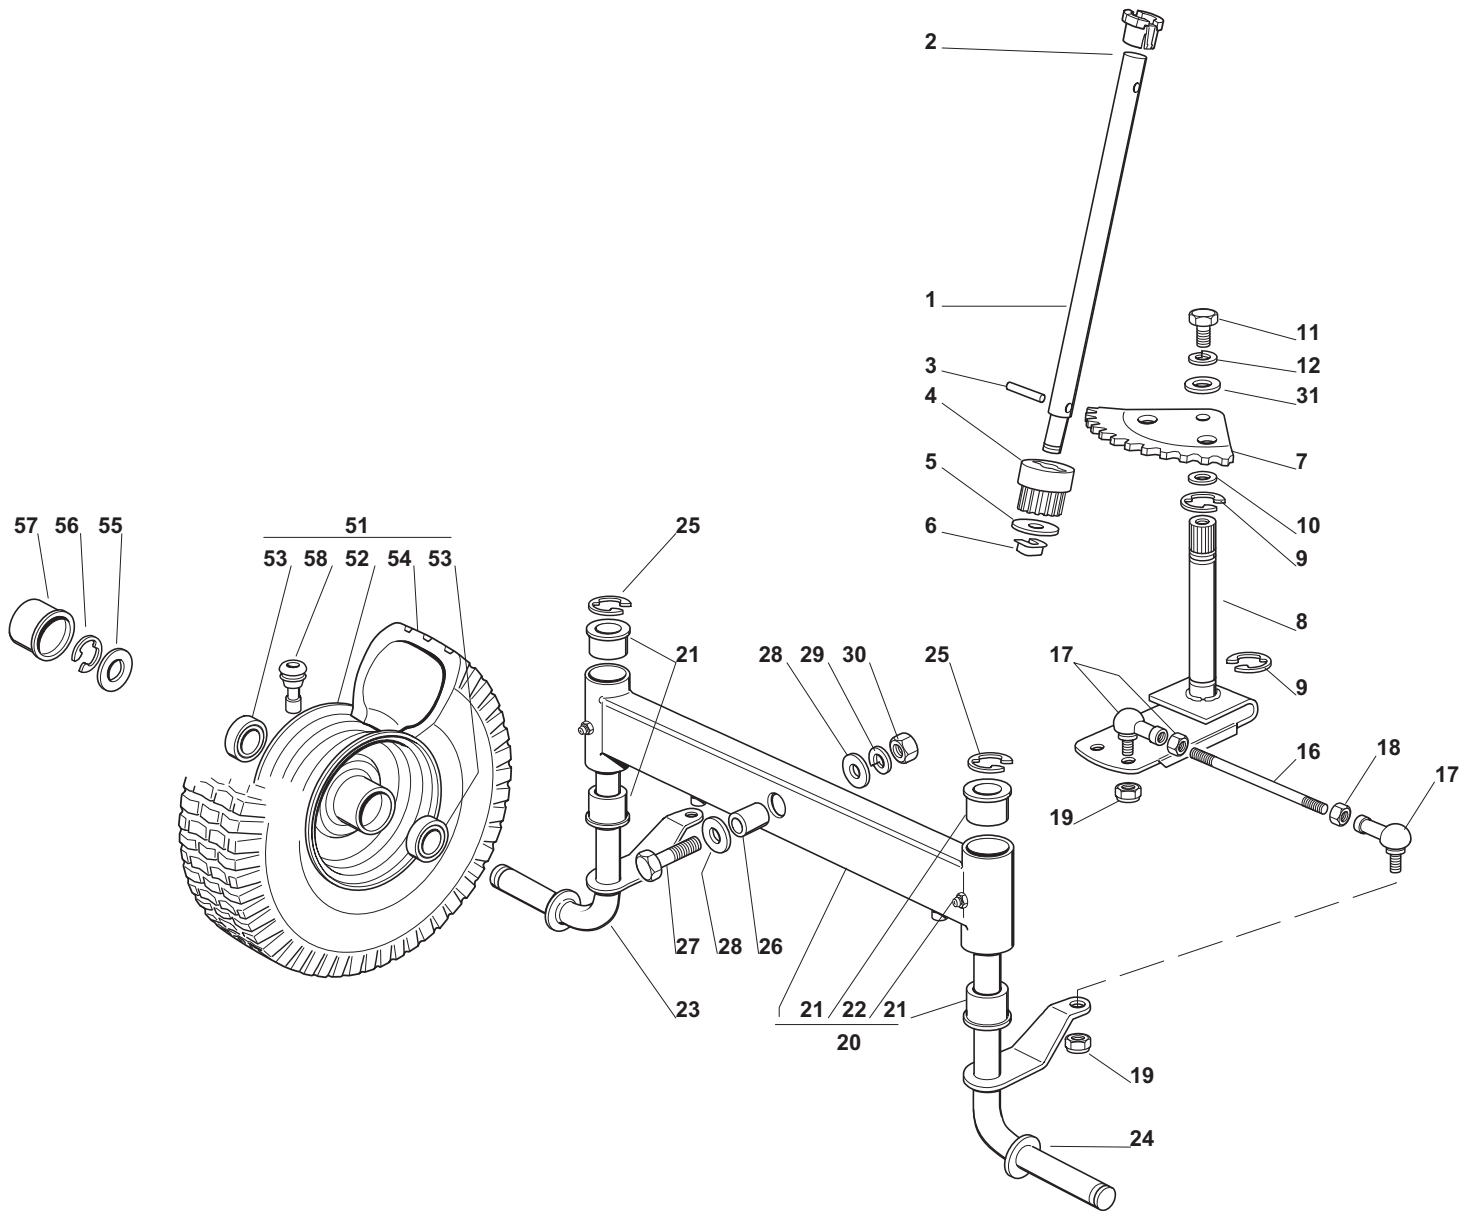

GARDEN COMBI

GARDEN COMBI

Pos. Fig.	Antal Quantity	Art No Part No	Benämning	Description	Anmärkning Notes
1	1	27520050/0	Steering Column	Steering Column	
2	1	25038004/0	Kompass	Bush	
3	1	12622650/0	Stift	Pin	
4	1	27570050/0	Drev	Pinion	
5	1	12521370/0	Bricka	Washer	
6	1	12436030/0	Trombocyt	Plate	
7	1	84735551/0	Sector	Steering Shaft	
8	1	84000501/0	Axel	Shaft	
9	2	12001000/0	Låsring	Snap Ring	
10	2	12520031/0	Bricka	Washer	
11	1	12793102/0	Skruv	Screw	
12	1	12583500/0	Bricka	Grower	
16	2	27840050/0	Gasreglagelänk	Tie Rod	
17	4	122746609/0	Mutter	Joint	
18	2	112295201/0	Mutter	Nut	
19	4	12156602/0	Mutter	Nut	
20	1	84034057/0	Equalizer With Bush (With 36 + 37)	Equalizer With Bush And Lubricator	
21	4	25034002/1	Bussning	Brass	
22	2	12379511/0	Smörjnippel	Grease Dispenser	
23	1	84230401/0	Right Stub Axle	Right Stub Axle	
24	1	84230403/0	Left Stub Axle	Left Stub Axle	
25	2	12001000/0	Låsring	Snap Ring	
26	1	25160016/0	Distans	Spacer	
27	1	12692695/0	Skruv	Screw	
28	2	12523100/0	Bricka	Washer	
29	1	12587100/0	Bricka	Washer	
30	1	12295300/0	Mutter	Nut	
31	1	12521350/0	Bricka	Washer	
51	2	84680052/1	Framhjul Kpl	Front Wheel	
51	2	84680055/1	Framhjul Kpl	Front Wheel	
52	2	84044000/0	Rimm	Rimm	
53	4	25122200/2	Kullager	Bearing	
54	2	27590050/0	Dack	Shoe	
54	2	27590052/0	Dack	Shoe	
55	2	25670005/1	Bricka	Washer	
56	2	12001000/0	Låsring	Snap Ring	
57	2	22110230/0	Huvstöd	Cap	
58	2	25950000/0	Ventil	Valve