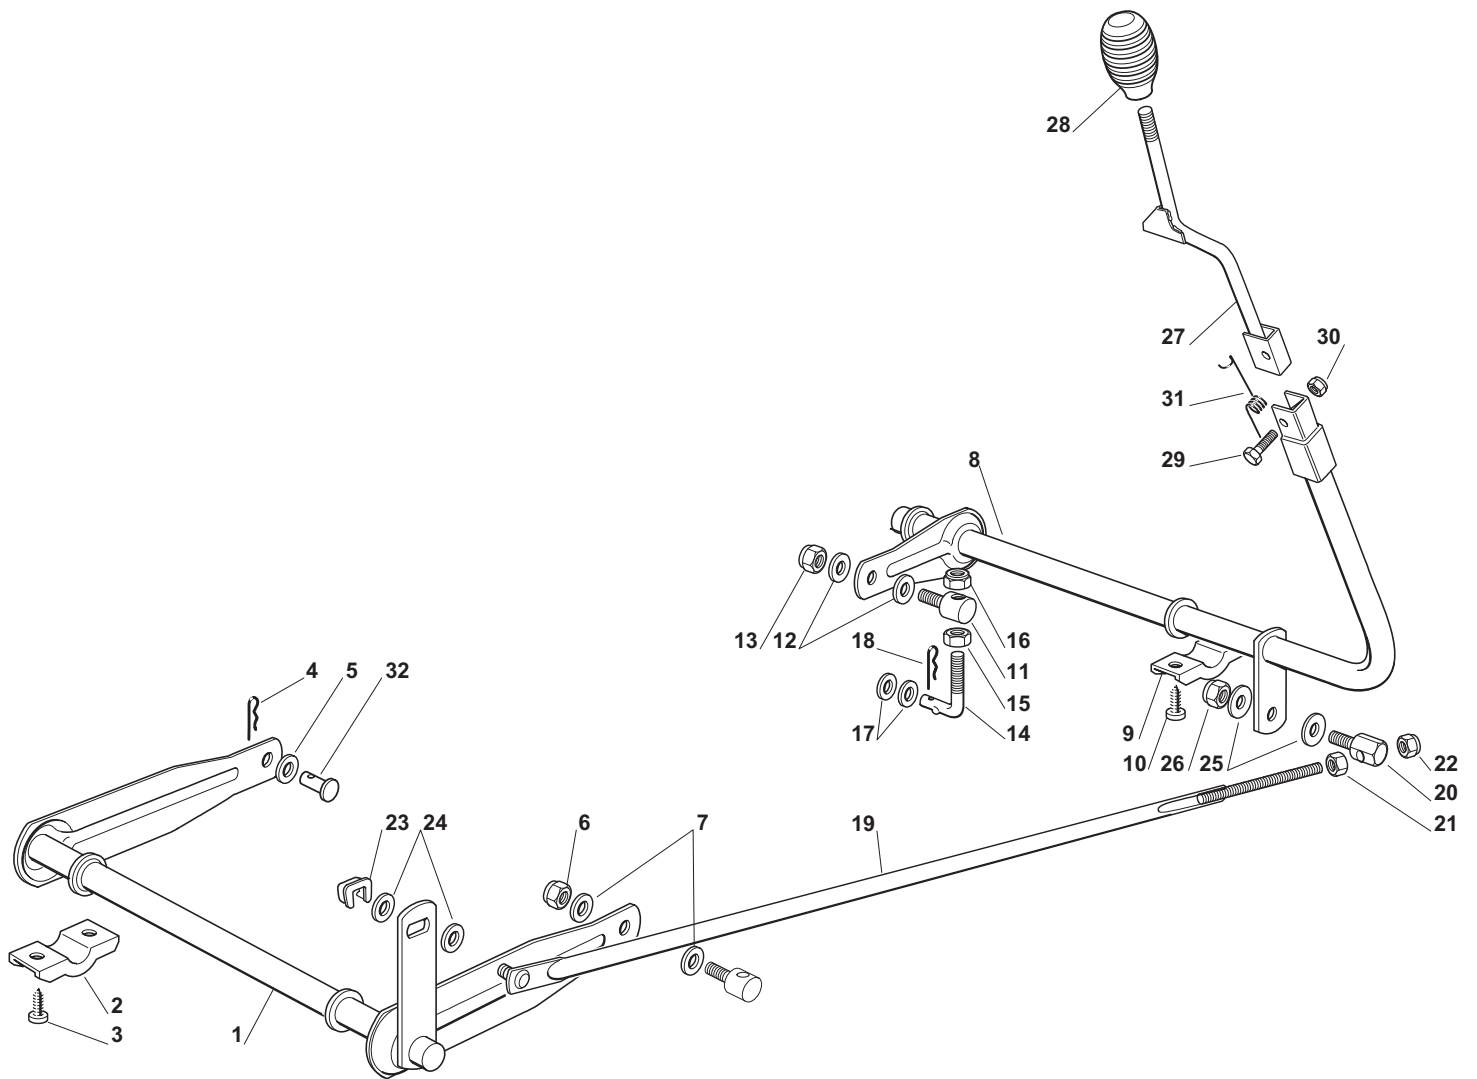

GARDEN COMBI

GARDEN COMBI

Pos. Fig.	Antal Quantity	Art No Part No	Benämning	Description	Anmärkning Notes
1	1	84001025/0	Axel	Axle	
2	2	27546015/1	Trombocyt	Plate	
3	4	12731350/0	Skruv	Screw	
4	1	24487997/0	Bricka	Washer	
5	1	25670008/1	Bricka	Washer	
6	1	12156602/0	Mutter	Nut	
7	2	25670008/1	Bricka	Washer	
8	1	84001005/2	Axel	Axle	
9	2	27546015/1	Trombocyt	Plate	
10	4	12731350/0	Skruv	Screw	
11	1	125510007/2	Stift	Pin	
12	2	25670008/1	Bricka	Washer	
13	1	12156602/0	Mutter	Nut	
14	1	25840003/2	Stång	Tie Rod	
15	1	12295200/0	Mutter	Nut	
16	1	12156602/0	Mutter	Nut	
17	2	22672150/0	Bricka	Washer	
18	1	24487997/0	Bricka	Washer	
19	1	84002051/0	Vevstake	Rod	
20	1	25510040/1	Stift	Pin	
21	1	12293200/0	Mutter	Nut	
22	1	12155000/0	Mutter	Nut	
23	1	12436050/0	Trombocyt	Plate	
24	2	25670011/0	Bricka	Washer	
25	2	25670011/0	Bricka	Washer	
26	1	12155000/0	Mutter	Nut	
27	1	84317065/1	Spak	Lever	
28	1	25394510/0	Knopp	Knob	
29	1	12674700/0	Skruv	Screw	
30	1	12154510/0	Mutter	Nut	
31	1	27430555/0	Fjäder	Spring	
32	1	27510114/0	Stift	Pin