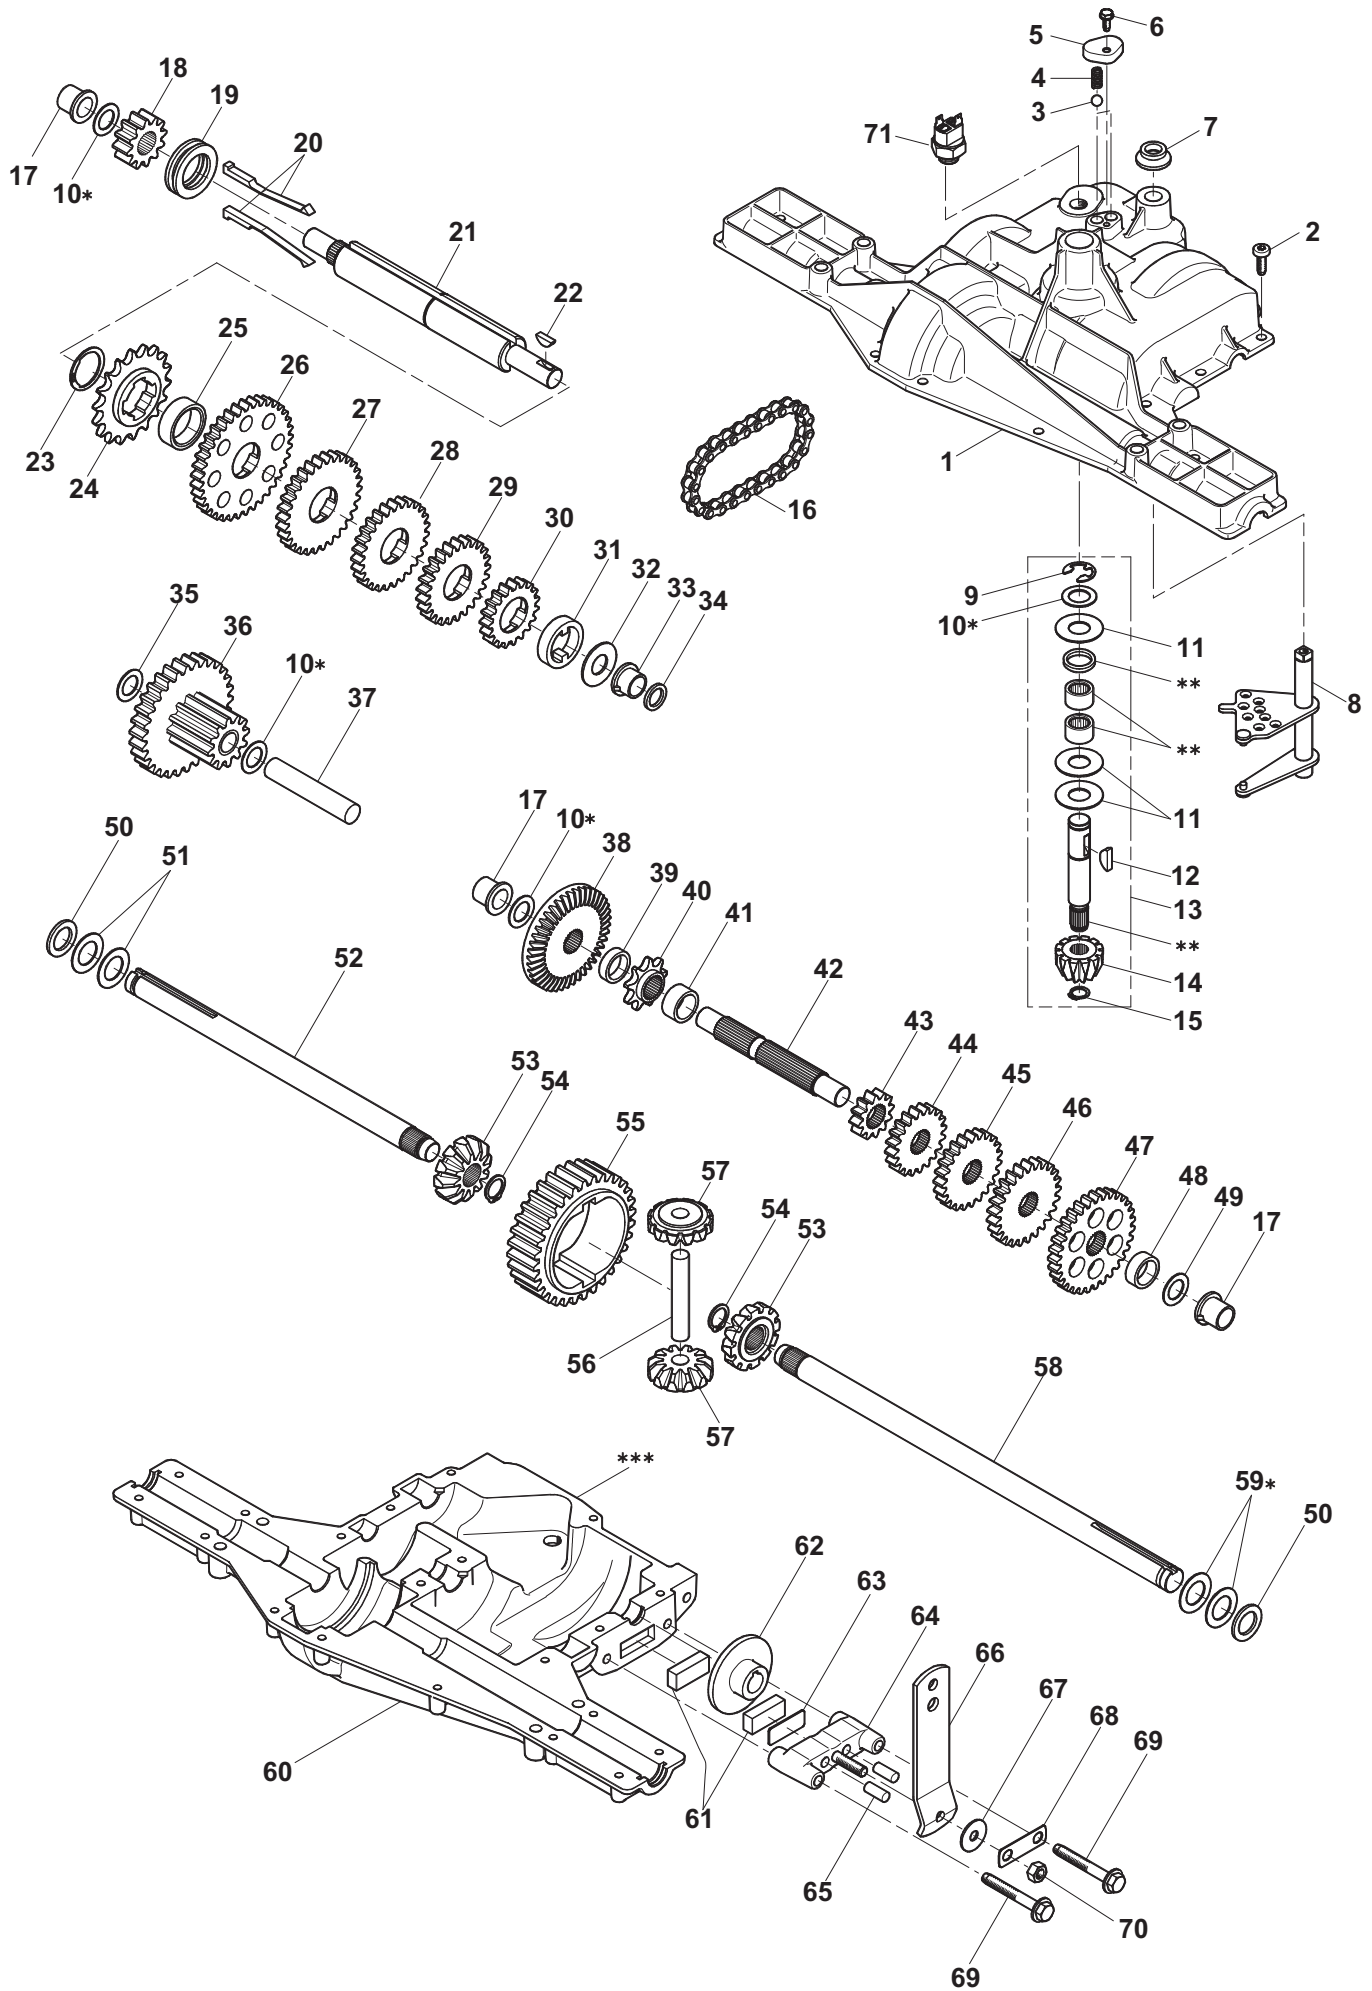

GARDEN COMBI

GARDEN COMBI